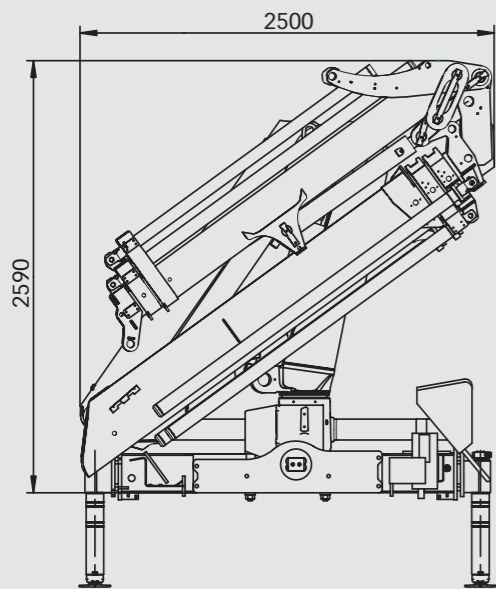

# HIAB XS 122 Basisdaten

## > HIAB XS 122 E-3 HiPro Jib 45X-2

# HIAB XS 122 Bereich 9-12 mt

Basisdaten